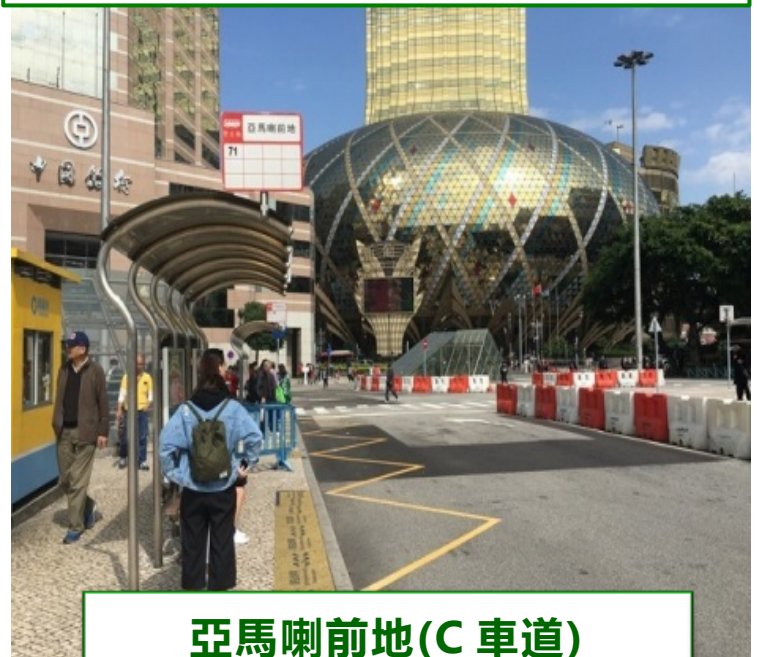

亞馬喇前地(C 車道)

(M172/6) PRAÇA FERREIRA AMARAL-
(VIA C/LANE C)

不便之處，敬請原諒。

Pedimos desculpas por qualquer inconveniente.
We apologize for any inconvenience caused.